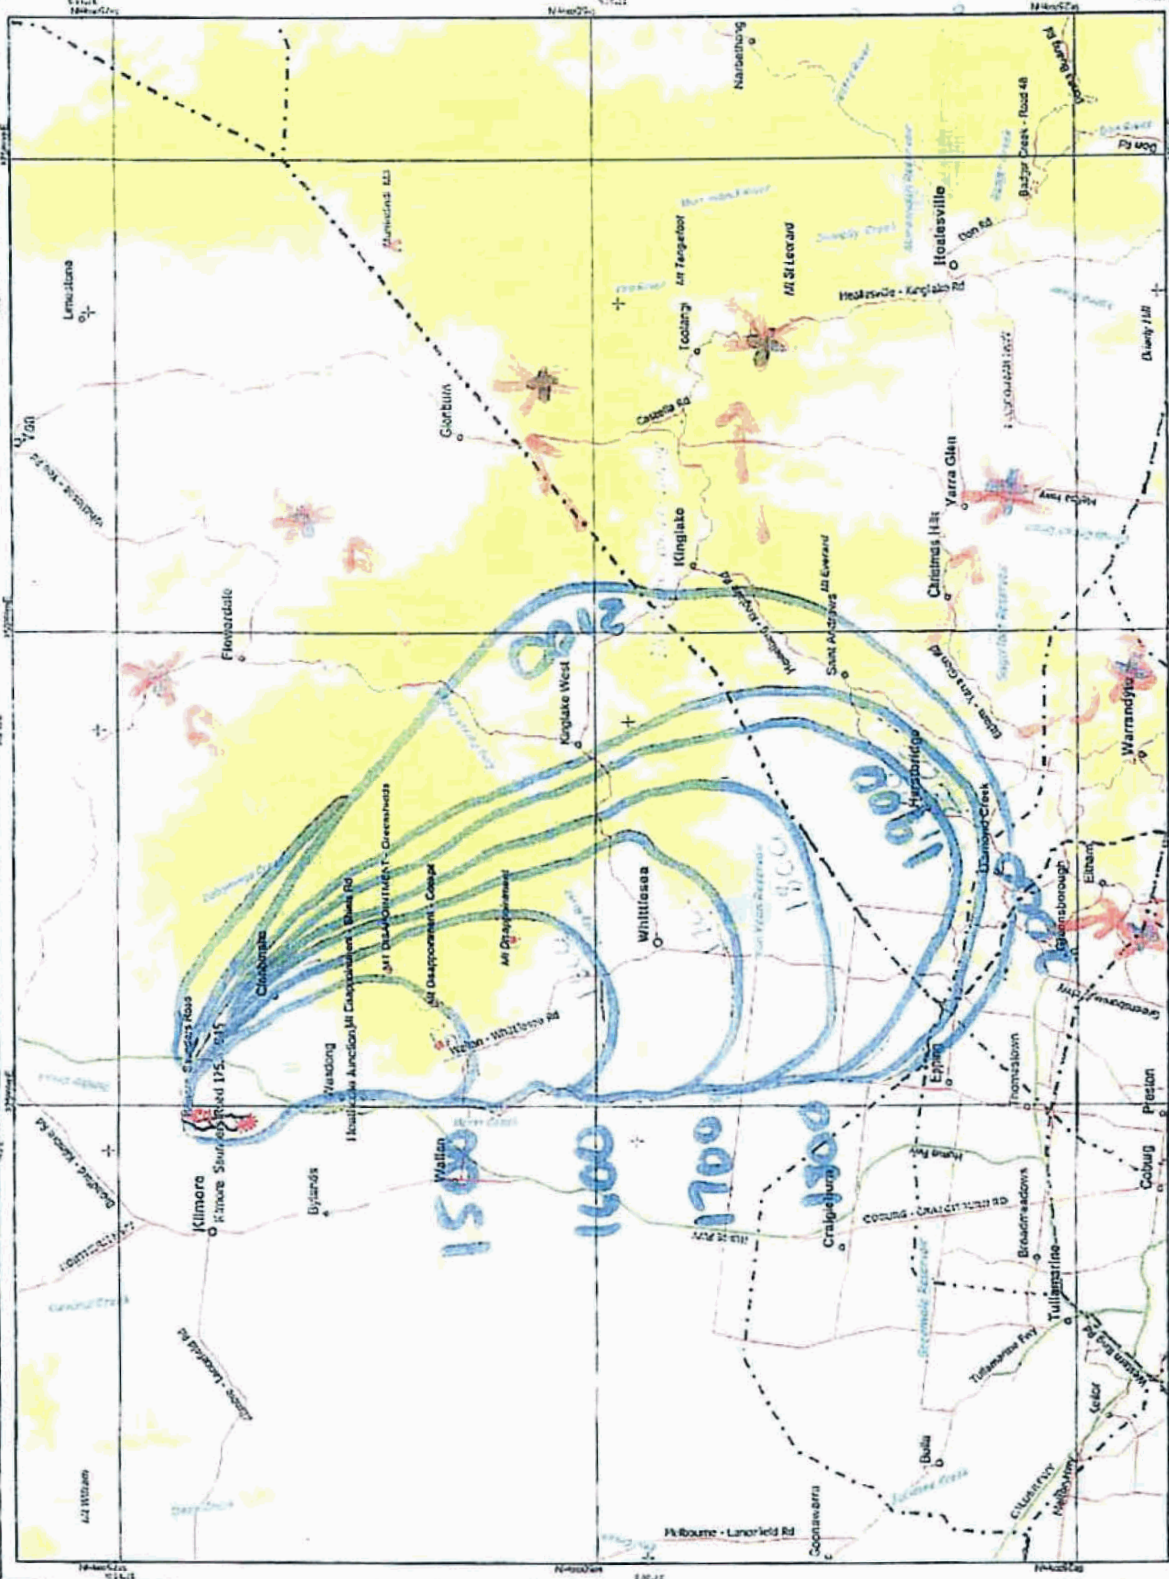

Department of Sustainability and Environment
Kilmore Fire Prediction Map

Map Scale 1:250,000
Projection: MGA_55

Produced on Sat Feb 07 15:08:13 EST 2009