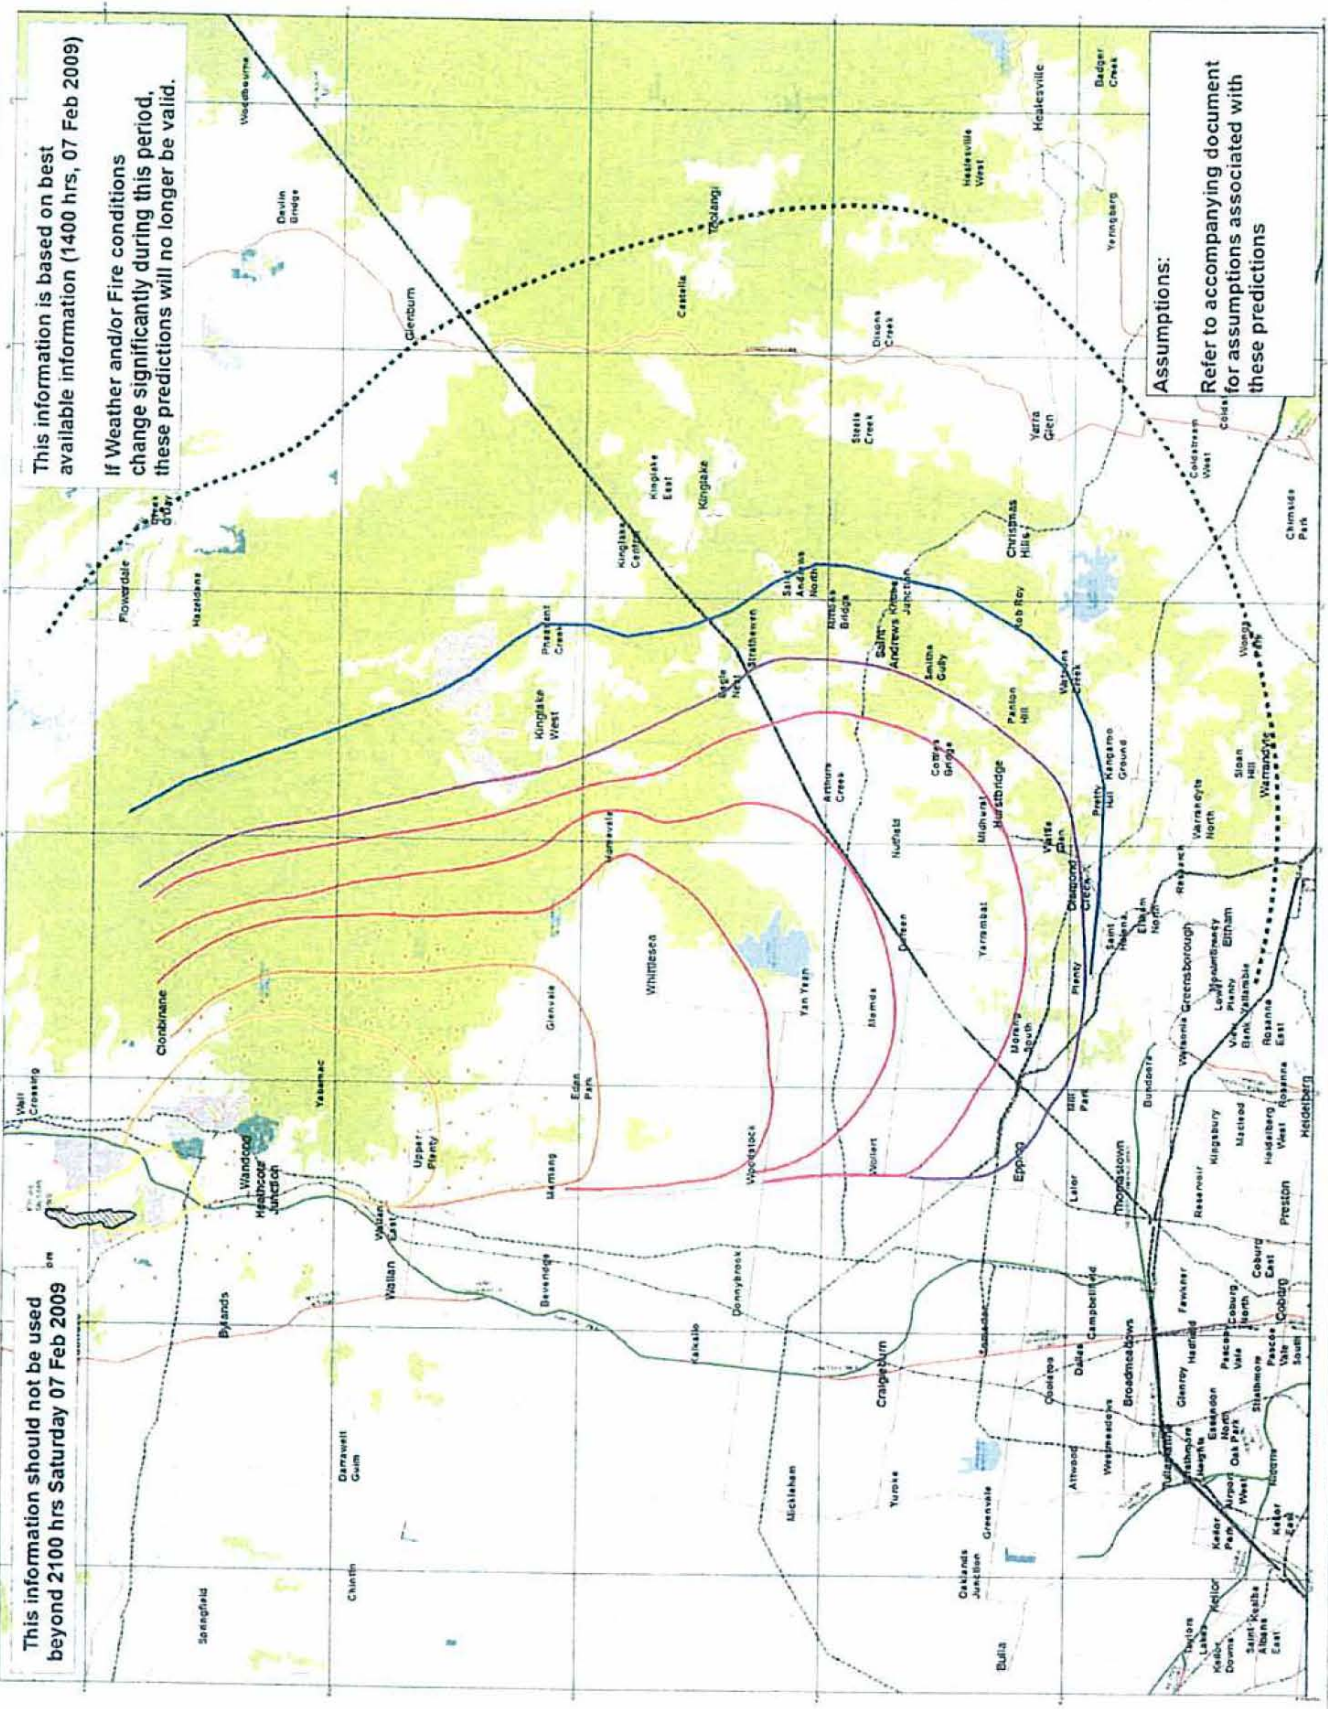

Kilmore Predicted Fire Spread 1400hrs 7 Feb . 2100hrs 7 Feb 2009

Map Produced: 7/02/2009 5:43:42 PM

This information should not be used beyond 2100 hrs Saturday 07 Feb 2009

This information is based on best available information (1400 hrs, 07 Feb 2009) If Weather and/or Fire conditions change significantly during this period, these predictions will no longer be valid.

Assumptions:
Refer to accompanying document for assumptions associated with these predictions

Department of Sustainability and Environment

Map Currency

Linescan:
Hotspots:
Field Obs: 1400hr 07/02/2009
Field Obs: 1530hr 07/02/2009

Legend